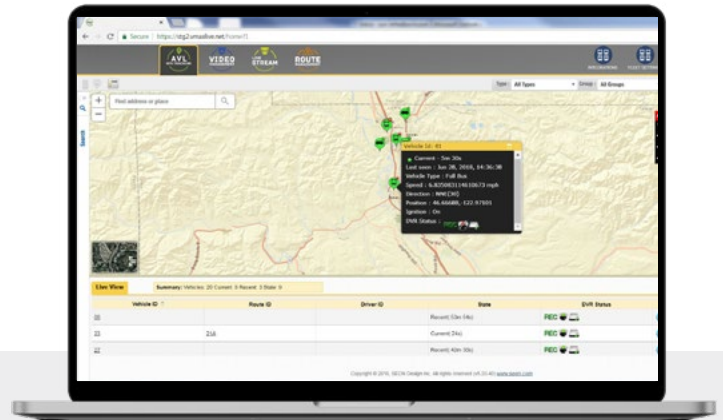

Safe Fleet[®] Live+

Real-time GPS Tracking and Fleet Management with Integrated Video Surveillance

Gain comprehensive and instant insight on your fleet.

Real-time peace-of-mind.

- One source for all your fleet information
- Increase data accuracy and response time in any situation
- Virtual access to the driver's seat

Maximize fleet efficiency and respond to safety concerns — in one convenient web-based application, fully integrated with your routing and video systems.

Locate and Track Fleet in Real-Time

Pinpoint vehicle location immediately, and easily track its movement. Get real-time fleet status and alerts. Quickly reassign drivers and routes as needed.

Video Surveillance and Vehicle Data Integration

Integrate with Safe Fleet solutions for recorder and camera health checks, live video streaming, and vehicle data such as idling, speed, mileage and braking. Helps to identify fleet inefficiencies and driver behavior concerns.

Driving Safety Forward™

Safe Fleet® Live+

Key Features of Safe Fleet Live+

Use GPS Data

To publish routes and driver directions.

Locate and Track

By truck, route, driver or zone of interest.

Video System Health Check