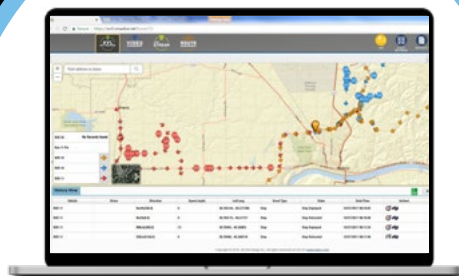

Safe Fleet[®] Live+

Real-time GPS Tracking and Fleet Management with Integrated Video Surveillance

Gain comprehensive and instant insight on your fleet.

Real-time peace-of-mind.

- One source for all your fleet information
- Increase data accuracy and response time in any situation
- Virtual access to the driver's seat

Maximize fleet efficiency and respond to safety concerns — in one convenient web-based application, fully integrated with your routing and video systems.

Locate and Track Fleet in Real-Time

Pinpoint vehicle location immediately, and easily track its movement. Get real-time fleet status and alerts. Quickly reassign drivers and routes as needed.

Video Surveillance and Vehicle Data Integration

Integrate with Safe Fleet solutions for recorder and camera health checks, live video streaming, and vehicle data such as idling, speed, mileage and braking. Helps to identify fleet inefficiencies and driver behavior concerns.

Driving Safety Forward™

Safe Fleet® Live+

Key Features of Safe Fleet Live+

Use GPS Data

To publish routes and driver directions.

Locate and Track

By truck, route, driver or zone of interest.

Video System Health Check