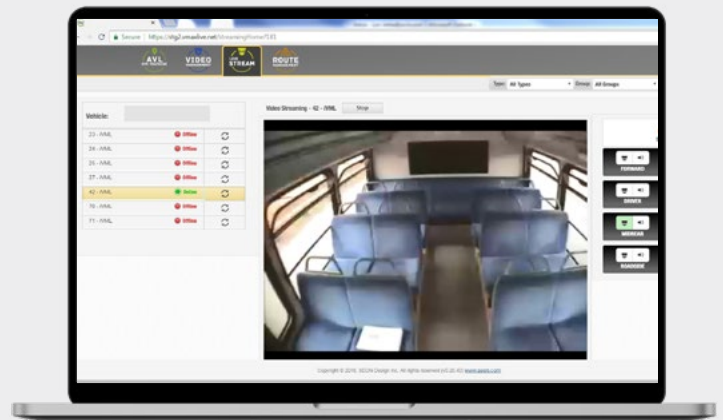

Integrate with Safe Fleet, Fleet Management Systems

Safe Fleet® Path™

Safe Fleet® Compass™

Safe Fleet® Navigator