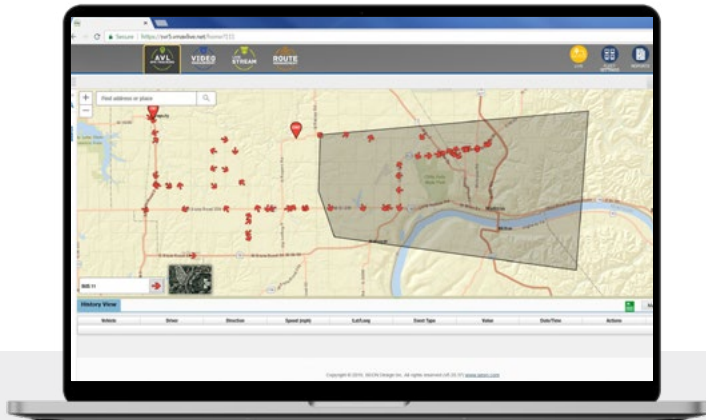

Safe Fleet[®] Live+

Real-time GPS Tracking and Fleet Management with Integrated Video Surveillance

Gain comprehensive and instant insight on your fleet.

Real-time peace-of-mind.

- One source for all your fleet information
- Increase data accuracy and response time in any situation
- Virtual access to the driver's seat

Maximize fleet efficiency and respond to safety concerns — in one convenient web-based application, fully integrated with your routing and video systems.

Locate and Track Fleet in Real-Time

Pinpoint vehicle location immediately, and easily track its movement. Get real-time fleet status and alerts. Quickly reassign drivers and routes as needed.

Video Surveillance and Vehicle Data Integration

Integrate with Safe Fleet solutions for recorder and camera health checks, live video streaming, and vehicle data such as idling, speed, mileage and braking. Helps to identify fleet inefficiencies and driver behavior concerns.

Driving Safety Forward™

Safe Fleet® Live+

Key Features of Safe Fleet Live+

Use GPS Data

To publish routes and driver directions.

Locate and Track

By truck, route, driver or zone of interest.

Video System Health Check