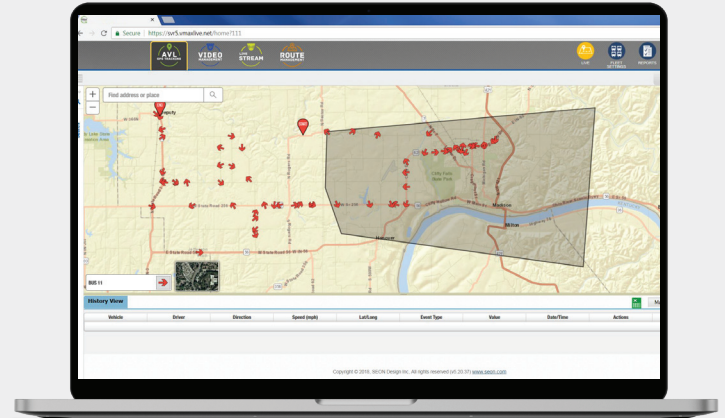

Safe Fleet® Live+

Key Features of Safe Fleet Live+

Use GPS Data

To publish routes and driver directions.

Locate and Track

By vehicle, route, driver or zone of interest.

Video System Health Check

Ensure video is always recording and identify any necessary vehicle maintenance.

Tap Into Live Video

From on-board cameras (optional).

Recreate and Report on an Incident

Identify specific geographical boundaries to create a zone of interest for future reporting.

Recreate movements of any vehicle, supplemented by telematics and video for first responder evidence packages, or quick responses to inquiries or complaints.

1293-Live+-BR-TR-061522

Copyright ©2022 Safe Fleet and its subsidiaries. All rights reserved. No part of this publication may be reproduced by any means without written permission from Safe Fleet. The information in this publication is believed to be accurate. However, Safe Fleet does not make any representation or warranty to that effect and does not assume responsibility for any consequences resulting from use of such information. Revisions or new editions of the publication may be issued (or not issued) in our discretion to incorporate such changes.

1.877.630.7366
safefleet.net

SAFE FLEET
Driving Safety Forward™