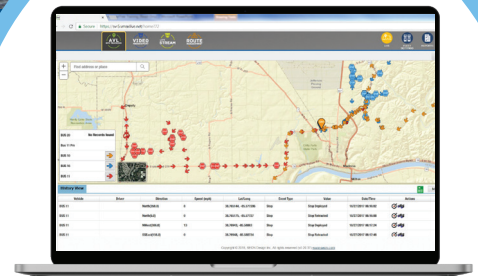

# Safe Fleet<sup>®</sup> Live+

Real-time GPS Tracking and Fleet Management with Integrated Video Surveillance

Gain comprehensive and instant insight on your fleet.

Real-time peace-of-mind.

- One source for all your fleet information
- Increase data accuracy and response time in any situation
- Virtual access to the driver's seat

Maximize fleet efficiency and respond to safety concerns — in one convenient web-based application, fully integrated with your routing and video systems.

## Locate and Track Fleet in Real-Time

Pinpoint vehicle location immediately, and easily track its movement. Get real-time fleet status and alerts. Quickly reassign drivers and routes as needed.

### Locate and Track

By vehicle, route, driver or zone of interest.