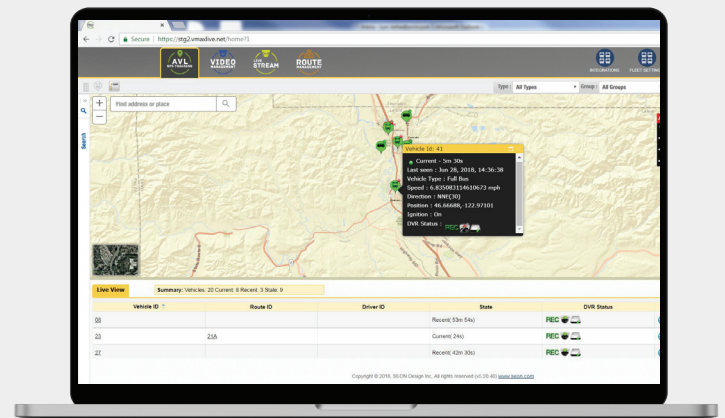

### Locate and Track

By vehicle, route, driver or zone of interest.

### Video System Health Check

Ensure video is always recording and identify any necessary vehicle maintenance.

### Tap Into Live Video

From on-board cameras (optional).

### Recreate and Report on an Incident

Identify specific geographical boundaries to create a zone of interest for future reporting.

Recreate movements of any vehicle, supplemented by telematics and video for first responder evidence packages, or quick responses to inquiries or complaints.