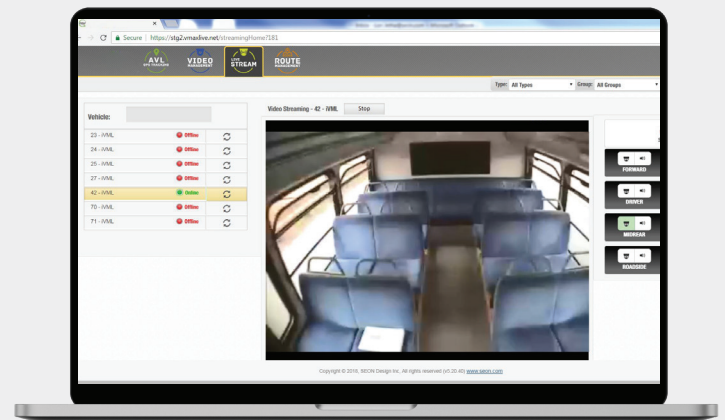

Safe Fleet® Live+

Key Features of Safe Fleet Live+

Use GPS Data

To publish routes and driver directions.

Locate and Track

By vehicle, route, driver or zone of interest.

Video System Health Check

Ensure video is always recording and identify any necessary vehicle maintenance.

Tap Into Live Video

From on-board cameras (optional).

Recreate and Report on an Incident

Identify specific geographical boundaries to create a zone of interest for future reporting.

Recreate movements of any vehicle, supplemented by telematics and video for first responder evidence packages, or quick responses to inquiries or complaints.

1293-Live+-BR-TR-061522

Copyright ©2022 Safe Fleet and its subsidiaries. All rights reserved. No part of this publication may be reproduced by any means without written permission from Safe Fleet. The information in this publication is believed to be accurate. However, Safe Fleet does not make any representation or warranty to that effect and does not assume responsibility for any consequences resulting from use of such information. Revisions or new editions of the publication may be issued (or not issued) in our discretion to incorporate such changes.

1.877.630.7366
safefleet.net

SAFE FLEET
Driving Safety Forward™