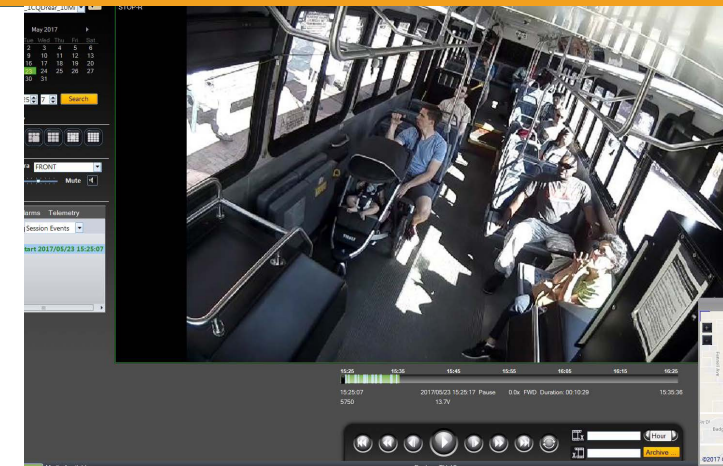

BUS LANE ENFORCEMENT

Detect and issue violation notices to keep bus lanes clear and reduce commute times.