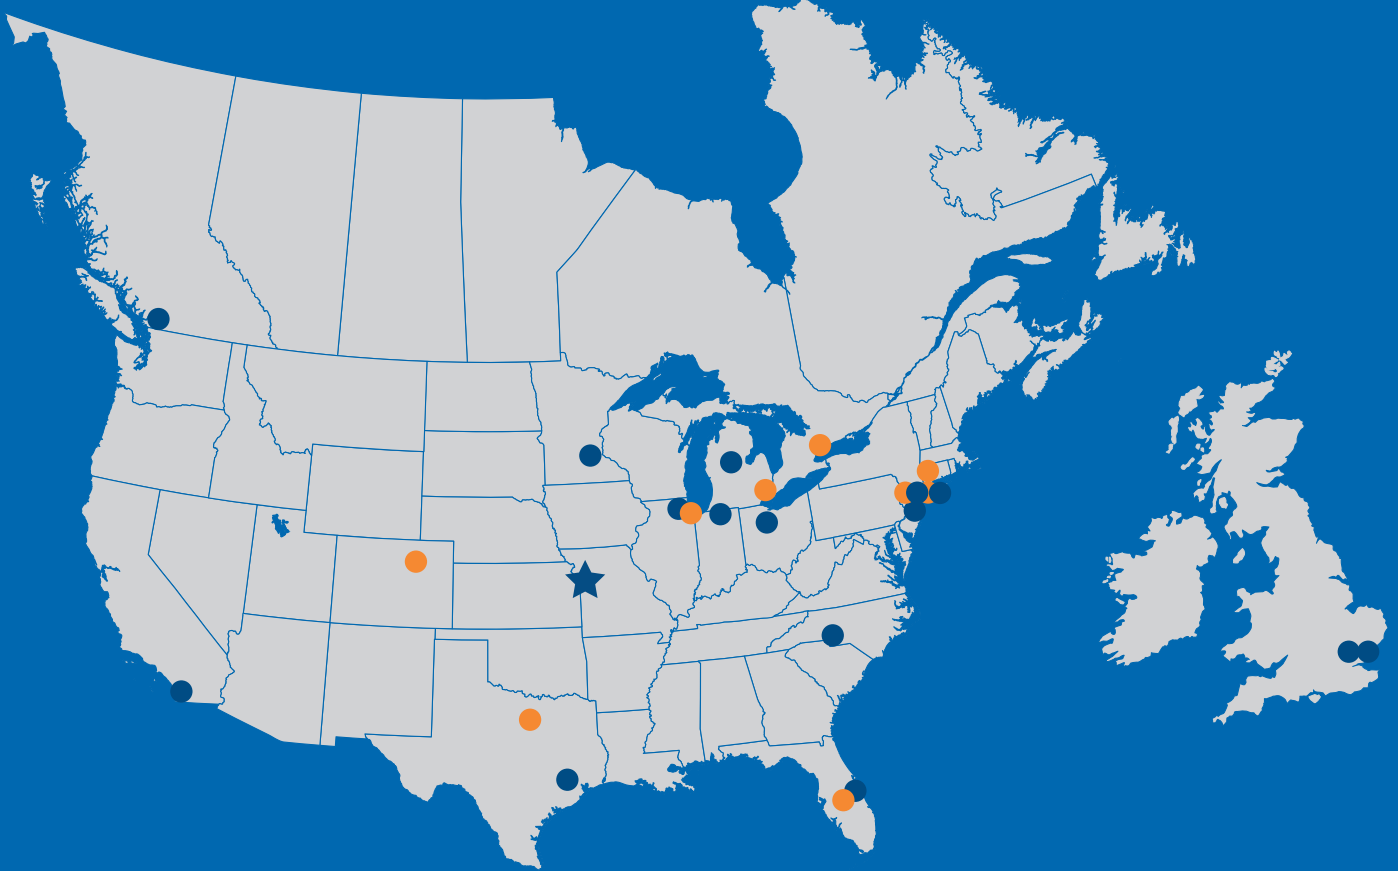

16 Locations

26 Brands

13 Service Centers

SF-Corporate-Brochure-Jan-23-2024

Copyright ©2023 Safe Fleet and its subsidiaries. All rights reserved. No part of this publication may be reproduced by any means without written permission from Safe Fleet. The information in this publication is believed to be accurate. However, Safe Fleet does not make any representation or warranty to that effect and does not assume responsibility for any consequences resulting from use of such information. Revisions or new editions of the publication may be issued (or not issued) in our discretion to incorporate such changes.

safefleet.net