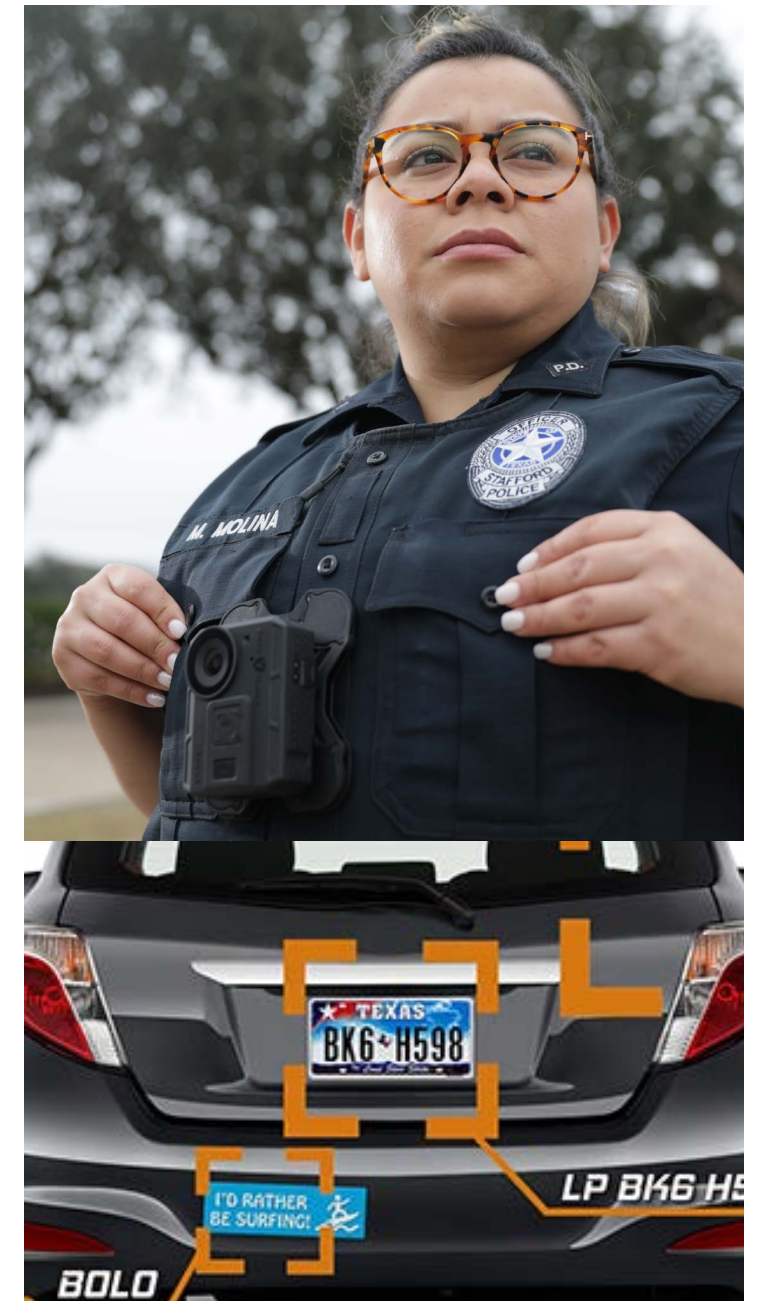

At the scene or travelling to it we help protect law enforcement officers, EMTs, and firefighters as they ensure public safety.

Law Enforcement

Improve public trust and officer safety with our advanced video capture and digital evidence management solutions. In the office, patrolling the streets, or at court, you can rely on us for secure video capture and evidence management.

BODY CAMERAS

Improve public trust & officer safety with full-shift, auto-trigger video & audio.

IN-CAR VIDEO SYSTEMS

Reliable evidence gathering and simple in-field operation to record pre and post event.

EVIDENCE MANAGEMENT

Quickly find, review, manage, and share video evidence.

AUTOMATIC LICENSE PLATE RECOGNITION

Automatically process license plate numbers to track suspects and alert officers of warrants.

VEHICLE UPFITTING

Get your vehicle ready for patrol with expert upfitting services.