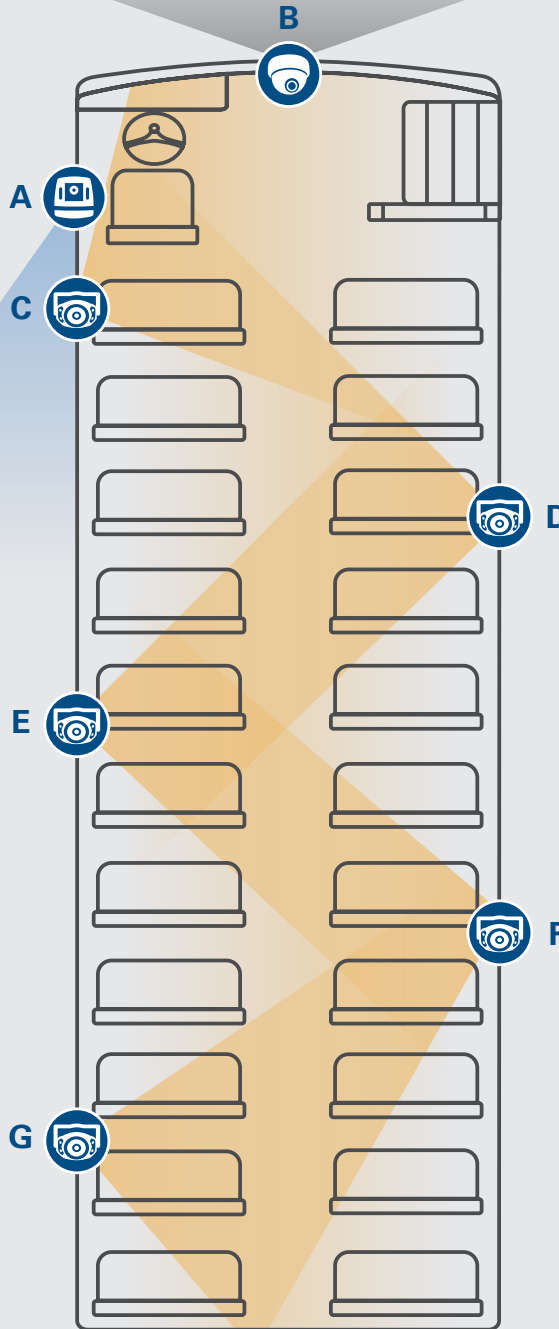

HD2Q HD Interior Dome Camera

- General all purpose interior camera
- 1080p progressive scan resolution
- Low-profile, vandal resistant housing
- Infrared LEDs to see in low light
- True Day/Night Operation
- Back-light compensation improves image quality in high contrast conditions
- High-fidelity audio
- Available in 2.5, 3.6 and 6.0 mm lenses

SEON is now

SAFE  FLEET
Driving Safety Forward™

SEON IS PART OF A BIGGER
FLEET SAFETY STORY.
1.877.630.7366 | safefleet.net

DH Cross View System

A
HD3W HD Wedge Exterior Stop Arm Camera
6mm Front to Back View

C
HD3U HD Ultra-wide Interior Camera
1.7mm Driver/ Step Well

E
HD3U HD Ultra-wide Interior Camera
1.7mm 1/2 Way Cross View

G
HD3U HD Ultra-wide Interior Camera
1.7mm Rear Cross View

B
HD2Q HD Interior Dome Camera
3.6mm Windshield

D
HD3U HD Ultra-wide Interior Camera
1.7mm 1/4 Way Cross View

F
HD3U HD Ultra-wide Interior Camera
1.7mm 3/4 Way Cross View

Lens Size & View Range

*The camera view range is a rough guide and could change depending on the camera specs