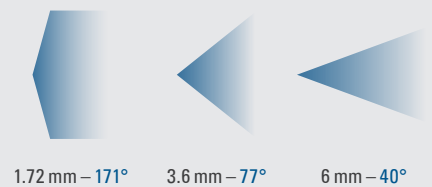

D
HD3U HD Ultra-wide Interior Camera
1.7mm 1/4 Way Cross View

F
HD3U HD Ultra-wide Interior Camera
1.7mm 3/4 Way Cross View

Lens Size & View Range

*The camera view range is a rough guide and could change depending on the camera specs