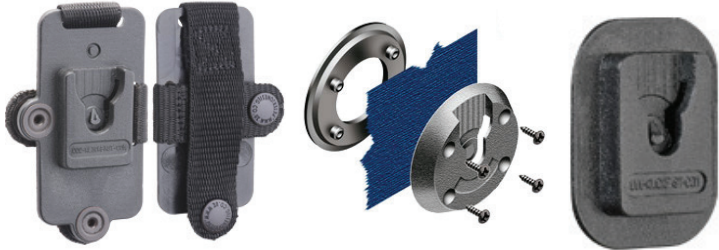

FOCUS[®] Body Cameras

Mounts and Accessories

MOLLE Vest Mount

'Screw-to-Fit' Mount

Sew-On Mount

New Low-Profile
Magnetic Mount

Belt Mount
(Multiple Sizes)

Below Belt Mount
(Multiple Lengths)

Leather Belt Clip

Epaulet Mount

FOCUS X2 Mounts

Safe Fleet offers a wide range of mounting options to make sure your FOCUS X2 is securely fastened, regardless of your uniform type. Additional options are available.

* FOCUS X2 Mounts and Accessories are backwards compatible with the FOCUS X1 Body-Worn Camera with the exception of the FOCUS X2 Clip Cam™

COBAN is a participating member of:
NASPO ValuePoint | HGAC | BuyBoard | GSA

FOCUS X2 Single Office Dock

Rapidly charge the body camera. Transfer video evidence to storage. Download software/firmware updates. Charging status is indicated with the built-in LED.

FOCUS In-Car Docks