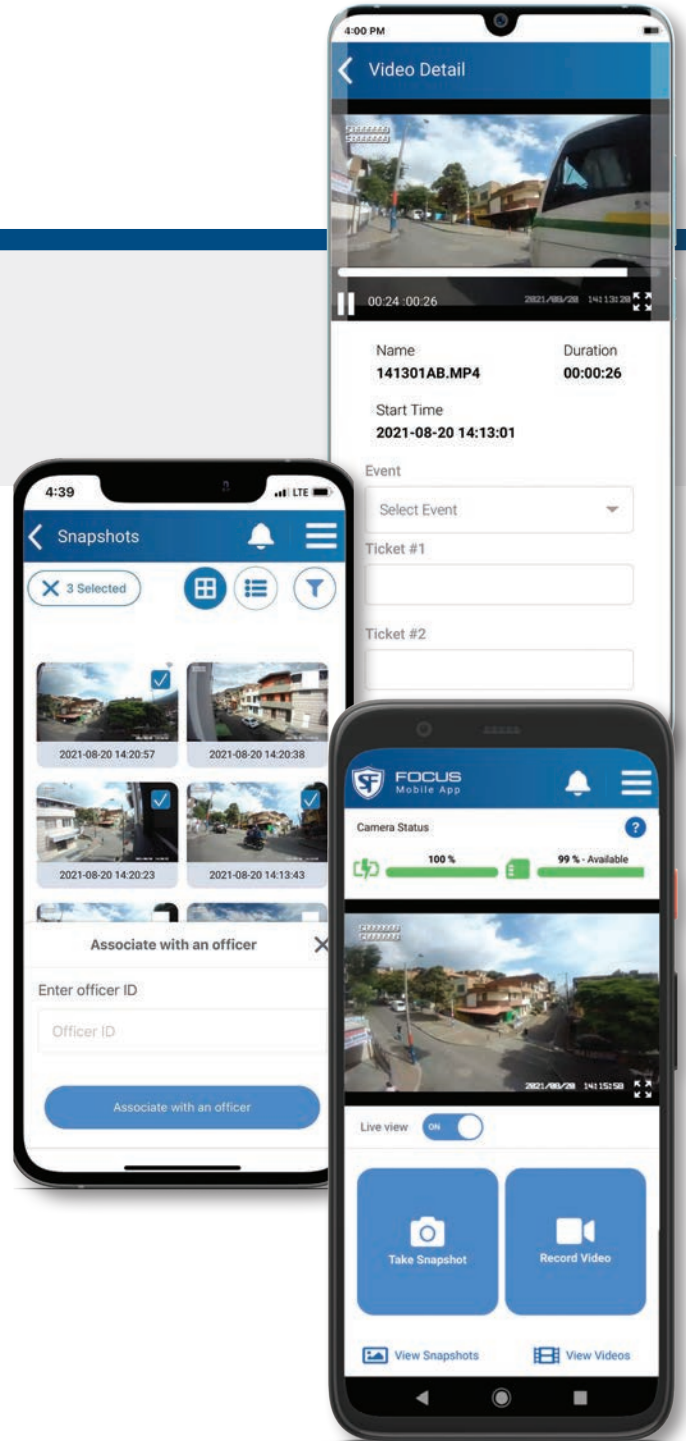

FOCUS®

Mobile App

Access key FOCUS X2 Body Camera functionality, like playback and event tagging, from your mobile device with the FOCUS Mobile App.

Secure Video Access

The FOCUS Mobile App is paired with your FOCUS X2 Body Camera and is only accessible with the officer's login. Videos are viewable from the FOCUS Mobile App, but remain securely stored on the FOCUS X2.

Live View

Enable the live camera view on the FOCUS Mobile App to access the live feed from your body camera.

Remote Activation Ready

Activate live recording on the FOCUS Mobile App to initiate recording on the FOCUS X2 Body Camera.

Instant Playback

Easily playback videos through the FOCUS Mobile App directly from the storage on your body camera.

Metadata

Categorize recordings by event type. Enter and edit metadata such as ticket number, case number, gender, ethnicity, and driver's license per your agency's policy.

Compatibility

FOCUS Mobile App is available for both iOS and Android devices. iOS: Compatible iOS versions are 13 or later. Android: Android 7 or later.

Download on the App Store

Android App on Google Play

COBAN is a participating member of:
NASPO ValuePoint | HGAC | BuyBoard | GSA

1205-Focus-MobileApp-BR-LE-101221

Copyright ©2021 Safe Fleet and its subsidiaries. All rights reserved. No part of this publication may be reproduced by any means without written permission from Safe Fleet. The information in this publication is believed to be accurate. However, Safe Fleet does not make any representation or warranty to that effect and does not assume responsibility for any consequences resulting from use of such information. Revisions or new editions of the publication may be issued (or not issued) in our discretion to incorporate such changes.

1.281.925.0488
safefleet.net

SAFE FLEET
Driving Safety Forward™