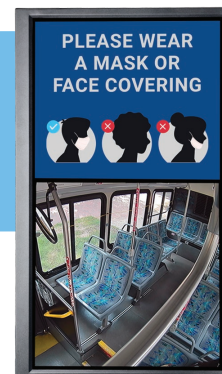

TRANSIT INFOTAINMENT SYSTEMS

Enhance on-board safety and passenger experience

Increase Passenger Awareness

Improve On-board Experience

Earn Additional Revenue

Improve Safety

Provide Real-time Updates

- Communicate COVID-19 related messages to ensure safe rides
- Advertise for supplemental revenue
- Content can be swapped out at a moment's notice

- Change content through the media player (or present dynamic content through an easy-to-use media player)
- Dynamic content is uploaded when bus establishes Wi-Fi connection

Communicate information about safe rides, including mask requirements, sanitation schedules, or social distancing recommendations.