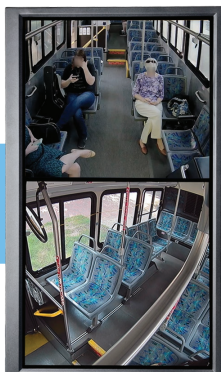

TRANSIT INFOTAINMENT SYSTEMS

Enhance on-board safety and passenger experience

Increase Passenger Awareness

Improve On-board Experience

Earn Additional Revenue

Improve Safety

Provide Real-time Updates

- Communicate COVID-19 related messages to ensure safe rides
- Advertise for supplemental revenue
- Content can be swapped out at a moment's notice

- Change content through the media player (or present dynamic content through an easy-to-use media player)
- Dynamic content is uploaded when bus establishes Wi-Fi connection

Communicate information about safe rides, including mask requirements, sanitation schedules, or social distancing recommendations.