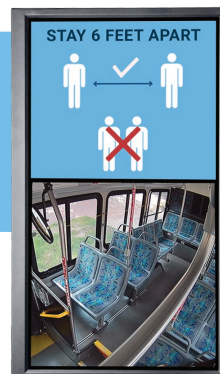

TRANSIT INFOTAINMENT SYSTEMS

Enhance on-board safety and passenger experience

Increase Passenger Awareness

Improve On-board Experience

Earn Additional Revenue

Improve Safety

Provide Real-time Updates

- Communicate COVID-19 related messages to ensure safe rides
- Advertise for supplemental revenue
- Content can be swapped out at a moment's notice

- Change content through the media player (or present dynamic content through an easy-to-use media player)
- Dynamic content is uploaded when bus establishes Wi-Fi connection

Communicate information about safe rides, including mask requirements, sanitation schedules, or social distancing recommendations.