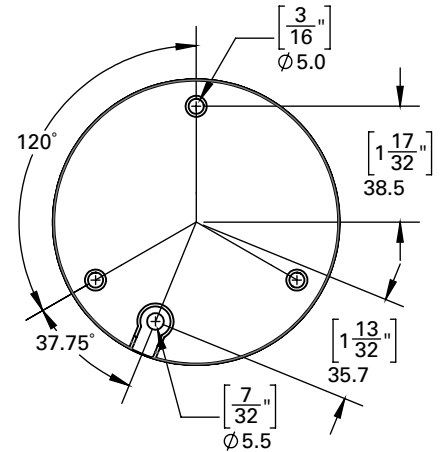

High-fidelity audio

1.877.630.7366
safefleet.net

SAFE  FLEET
Driving Safety Forward™

HD1QxxAN Series

High-Definition Interior Dome Camera

Unless otherwise noted dimensions are in mm

Mechanical	
Enclosure Material	Solid aluminum alloy
Dome Material	Impact-resistant polycarbonate, anti-glare, scratch-resistant hardcoating, UV protected
Gimbal	Rotate: 360°, Pan: 360°, Tilt: 70° (assuming included Shim Kit is used)
Dimensions	95 x 67 mm
Weight	0.52 lbs (240g)
Optical	
Image sensor	1/3" CMOS 1.3MP
True Day/Night	IR cut filter
Shutter speed	Auto
Main Stream Resolution	720p (16:9 aspect ratio)
Electrical	
S/N ratio	>55dB
Camera sensitivity	Color: 0.1 lux (F2.0) B&W, IR LED on: 0 lux
Backlight Compensation	D-WDR On/off (OSD MENU)
IR	12 LEDs (5mm)
Power consumption	1 W (IR off); 2 W (IR on)
Voltage Range	12 VDC ± 10% (powered by DVR)
Transient Protection	1.5 kW
Environmental	
Environmental rating	IP54
Operational Temperature	-20 to 50°C (-4 to 122°F)

Available Lenses	
Focal length	H / V
03=2.8mm	89°/50°
04=3.6mm	65°/37°
06=6.0mm	44°/25°
Ordering Information	
HD1Q03AN	Mini Dome Interior Camera /w Audio, 720P, AHD, True D/N, IR, 2.8mm lens, White
HD1Q04AN	Mini Dome Interior Camera /w Audio, 720P, AHD, True D/N, IR, 3.6mm lens, White
HD1Q06AN	Mini Dome Interior Camera /w Audio, 720P, AHD, True D/N, IR, 6.0mm lens, White

Adding the suffix XX to the part number represents inclusion of a camera harness with the corresponding lengths as follows:
 20 = 20 ft
 50 = 50 ft
 75 = 75 ft

* IR LED's are permanently enabled to automatically turn ON or OFF depending on lighting conditions. IR LED's cannot be disabled