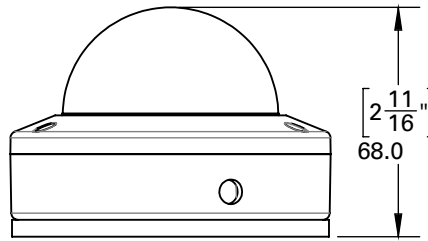

High-fidelity audio

1.877.630.7366
safefleet.net

SAFE  FLEET
Driving Safety Forward™

HD1QxxAN Series

High-Definition Interior Dome Camera

Unless otherwise noted dimensions are in mm

Mechanical	
Enclosure Material	Solid aluminum alloy
Dome Material	Impact-resistant polycarbonate, anti-glare, scratch-resistant hardcoating, UV protected
Gimbal	Rotate: 360°, Pan: 360°, Tilt: 70° (assuming included Shim Kit is used)
Dimensions	95 x 67 mm
Weight	0.52 lbs (240g)
Optical	
Image sensor	1/3" CMOS 1.3MP
True Day/Night	IR cut filter
Shutter speed	Auto
Main Stream Resolution	720p (16:9 aspect ratio)
Electrical	
S/N ratio	>55dB
Camera sensitivity	Color: 0.1 lux (F2.0) B&W, IR LED on: 0 lux
Backlight Compensation	D-WDR On/off (OSD MENU)
IR	12 LEDs (5mm)
Power consumption	1 W (IR off); 2 W (IR on)
Voltage Range	12 VDC ± 10% (powered by DVR)
Transient Protection	1.5 kW
Environmental	
Environmental rating	IP54
Operational Temperature	-20 to 50°C (-4 to 122°F)

Available Lenses	
Focal length	H / V
03=2.8mm	89°/50°
04=3.6mm	65°/37°
06=6.0mm	44°/25°
Ordering Information	
HD1Q03AN	Mini Dome Interior Camera /w Audio, 720P, AHD, True D/N, IR, 2.8mm lens, White
HD1Q04AN	Mini Dome Interior Camera /w Audio, 720P, AHD, True D/N, IR, 3.6mm lens, White
HD1Q06AN	Mini Dome Interior Camera /w Audio, 720P, AHD, True D/N, IR, 6.0mm lens, White