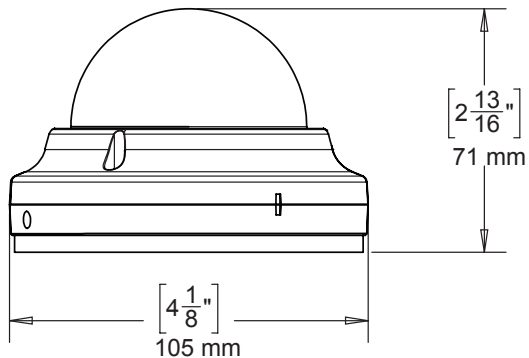

High-fidelity audio

1.877.630.7366
safefleet.net

SAFE  FLEET
Driving Safety Forward™

HD1QxxAI2 Series

High-Definition Interior Dome Camera

Mechanical	
Enclosure Material	Die-cast Aluminum (Powder-Coated)
Viewing Window	Polycarbonate
Gimbal	Rotate: 360°, Pan: 360°, Tilt: 70°
Dimensions	Height 2.8" (71 mm); Diameter 4.13" (105 mm)
Weight	346g (0.763 lbs)
Optical	
Image sensor	1/3" CMOS 1MP (720p)
True Day/Night	IR cut filter
Shutter speed	1/30 ~ 1/30,000
Main Stream Resolution	720p 30fps AHD 1.0 (16:9 aspect ratio)
Electrical	
S/N ratio	40 dB
Camera Sensitivity	0.1 Lux (F2.0) at Color 0 Lux (with IR LEDs ON) at (B/W)
Backlight Compensation	TWDR 120dB
IR*	8 LEDs (On/off by DVR OSD MENU), 30ft distance
Power Consumption	0.9W (LED's OFF), 1.5W (LED's ON)
Voltage Range	9 to 14VDC
Environmental	
Environmental Rating	IP54
Operating Temperature	-4 to 122°F (-20 to 50°C)

Available Lenses	
Focal length	H / V
02 = 2.6mm	102°/54°
04 = 3.6mm	81°/43°

Ordering Information	
HD1Q02AI2	Mini Dome Interior Camera /w Audio, 720P, AHD, True D/N, IR, 2.6mm lens, White
HD1Q04AI2	Mini Dome Interior Camera /w Audio, 720P, AHD, True D/N, IR, 3.6mm lens, White
HD2Q-MP4A30	HD2Q and HD1Q0xAI2 mounting post, 4 inch, 30 degree angle
HD2Q-MP6A30	HD2Q and HD1Q0xAI2 mounting post, 6 inch, 30 degree angle