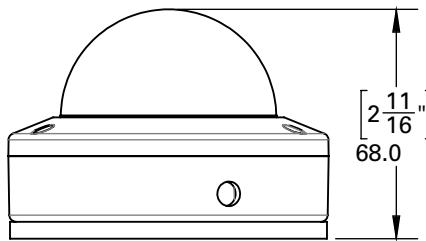

High-fidelity audio

1.877.630.7366
safefleet.net

SAFE  FLEET
Driving Safety Forward™

HD1QxxAI Series

High-Definition Interior Dome Camera

Unless otherwise noted dimensions are in mm

Mechanical	
Enclosure Material	Solid aluminum alloy
Dome Material	Impact-resistant polycarbonate, anti-glare, scratch-resistant hardcoating, UV protected
Gimbal	Rotate: 360°, Pan: 360°, Tilt: 70° (assuming included Shim Kit is used)
Dimensions	95 x 67 mm
Weight	0.52 lbs (240g)
Optical	
Image sensor	1/3" CMOS 1.3MP
True Day/Night	IR cut filter
Shutter speed	Auto
Main Stream Resolution	720p (16:9 aspect ratio)
Electrical	
S/N ratio	>55dB
Camera sensitivity	Color: 0.1 lux (F2.0) B&W, IR LED on: 0 lux
Backlight Compensation	D-WDR On/off (OSD MENU)
IR	12 LEDs (5mm), On/Off by DVR OSD MENU
Power consumption	1 W (IR off); 2 W (IR on)
Voltage Range	12 VDC ± 10% (powered by DVR)
Transient Protection	1.5 kW
Environmental	
Environmental rating	IP54
Operational Temperature	-20 to 50°C (-4 to 122°F)

Available Lenses

Focal length	H / V
02 = 2.6mm	102°/55°
04 = 3.6mm	72°/41°

Ordering Information

HD1Q02AI	Mini Dome Interior Camera /w Audio, 720P, AHD, True D/N, IR, 2.6mm lens, White
HD1Q04AI	Mini Dome Interior Camera /w Audio, 720P, AHD, True D/N, IR, 3.6mm lens, White
HD1Q-MP4A30	HD1QxxAI mounting post, 4 inch, 30 degree angle
HD1Q-MP6A30	HD1QxxAI mounting post, 6 inch, 30 degree angle