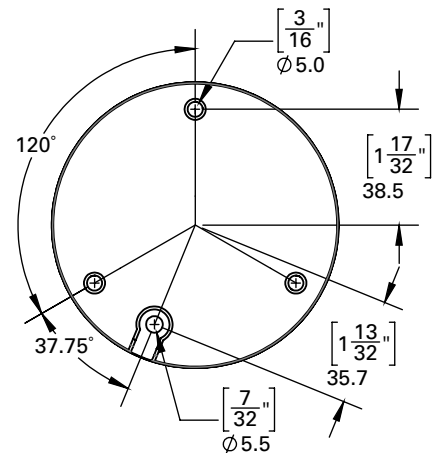

High-fidelity audio

1.877.630.7366
safefleet.net

SAFE  FLEET
Driving Safety Forward™

HD1QxxAI Series

High-Definition Interior Dome Camera

Unless otherwise noted dimensions are in mm

Mechanical	
Enclosure Material	Solid aluminum alloy
Dome Material	Impact-resistant polycarbonate, anti-glare, scratch-resistant hardcoating, UV protected
Gimbal	Rotate: 360°, Pan: 360°, Tilt: 70° (assuming included Shim Kit is used)
Dimensions	95 x 67 mm
Weight	0.52 lbs (240g)
Optical	
Image sensor	1/3" CMOS 1.3MP
True Day/Night	IR cut filter
Shutter speed	Auto
Main Stream Resolution	720p (16:9 aspect ratio)
Electrical	
S/N ratio	>55dB
Camera sensitivity	Color: 0.1 lux (F2.0) B&W, IR LED on: 0 lux
Backlight Compensation	D-WDR On/off (OSD MENU)
IR	12 LEDs (5mm), On/Off by DVR OSD MENU
Power consumption	1 W (IR off); 2 W (IR on)
Voltage Range	12 VDC ± 10% (powered by DVR)
Transient Protection	1.5 kW
Environmental	
Environmental rating	IP54
Operational Temperature	-20 to 50°C (-4 to 122°F)

Available Lenses

Focal length	H / V
02 = 2.6mm	102°/55°
04 = 3.6mm	72°/41°

Ordering Information

HD1Q02AI	Mini Dome Interior Camera /w Audio, 720P, AHD, True D/N, IR, 2.6mm lens, White
HD1Q04AI	Mini Dome Interior Camera /w Audio, 720P, AHD, True D/N, IR, 3.6mm lens, White
HD1Q-MP4A30	HD1QxxAI mounting post, 4 inch, 30 degree angle
HD1Q-MP6A30	HD1QxxAI mounting post, 6 inch, 30 degree angle

Adding the suffix XX to the part number represents inclusion of a camera harness with the corresponding lengths as follows:

- 20 = 20 ft
- 50 = 50 ft
- 75 = 75 ft

* IR LED's are permanently enabled to automatically turn ON or OFF depending on lighting conditions. IR LED's cannot be disabled