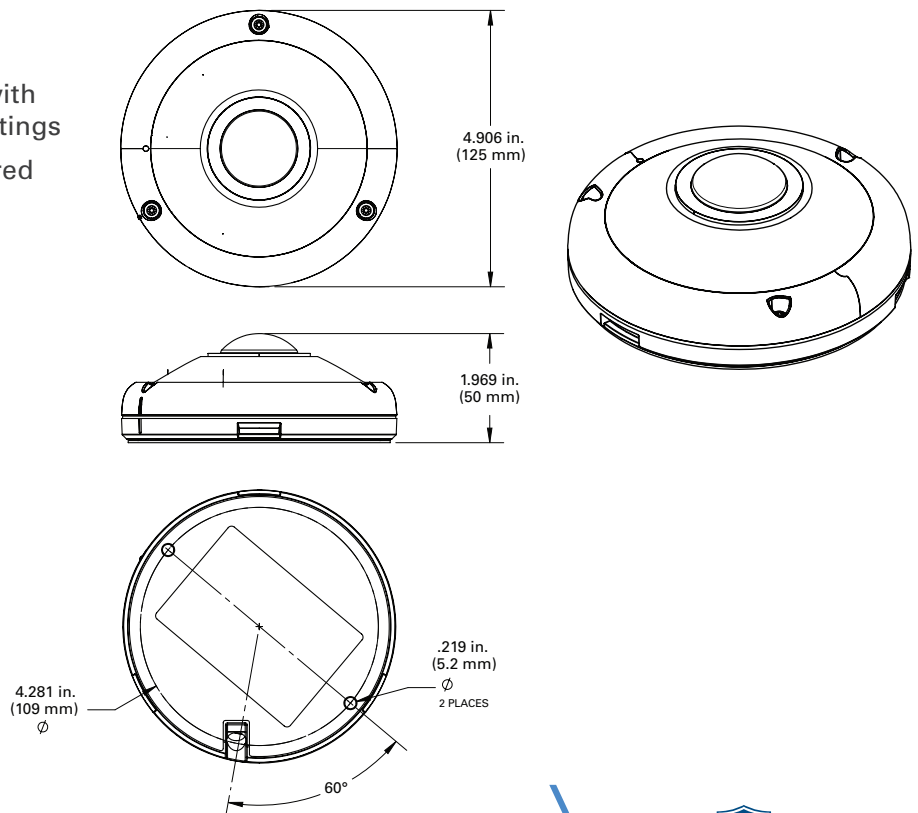

C12F2PD02A

High Definition Interior 360° Fisheye IP Camera

True day/night interior, 360° fisheye camera with built-in microphone for mobile video surveillance.

The C12F2PD02A High Definition Interior 360° Fisheye IP Camera is the ideal choice for providing high-definition images in interior vehicle applications. The camera comes with a built-in microphone and PoE power to simplify installations. The wide field-of-view helps to reduce blind spots and increase coverage. The camera offers true day/night functionality and built-in infrared illuminators to capture images in low light scenarios to ensure high image quality even in the most challenging environments. Tri-streaming capability allows users to easily configure and optimize bandwidth and storage settings according to needs. Users can configure the camera to generate up to three separate streams simultaneously.

- 9.0MP resolution
- Advanced video compression technologies with tri-streaming capability with independent settings
- True day/night functionality and built-in infrared illuminators for capturing images in various lighting scenarios
- Built-in microphone
- Simplify the installation with PoE
- Low-profile, rugged design
- IP66 and IK09 rating

ONVIF Compliance	ONVIF (Profile S)
Audio	
Compression Format	G.711
Built-in MIC	
Mechanical/Environmental	
Dimensions	125 x 50mm / 4.906 x 1.969 in
Weight	1.1 lbs (500g)
Operating Temperature	-20°C to +50°C (-4°F to 122°F)
PoE & IP Audio	RJ45
Ordering Information	
C12F2PD02Axx	360° Fisheye IP Camera, 9MP, 2.1 mm lens size, PoE, white, interior, audio - to use with TH8, NH16K and NH16 DVRs

Adding the suffix XX to the part number represents inclusion of a CAT6 camera harness with the corresponding lengths as follows:

- 20 = 20 ft
- 50 = 50 ft
- 75 = 75 ft