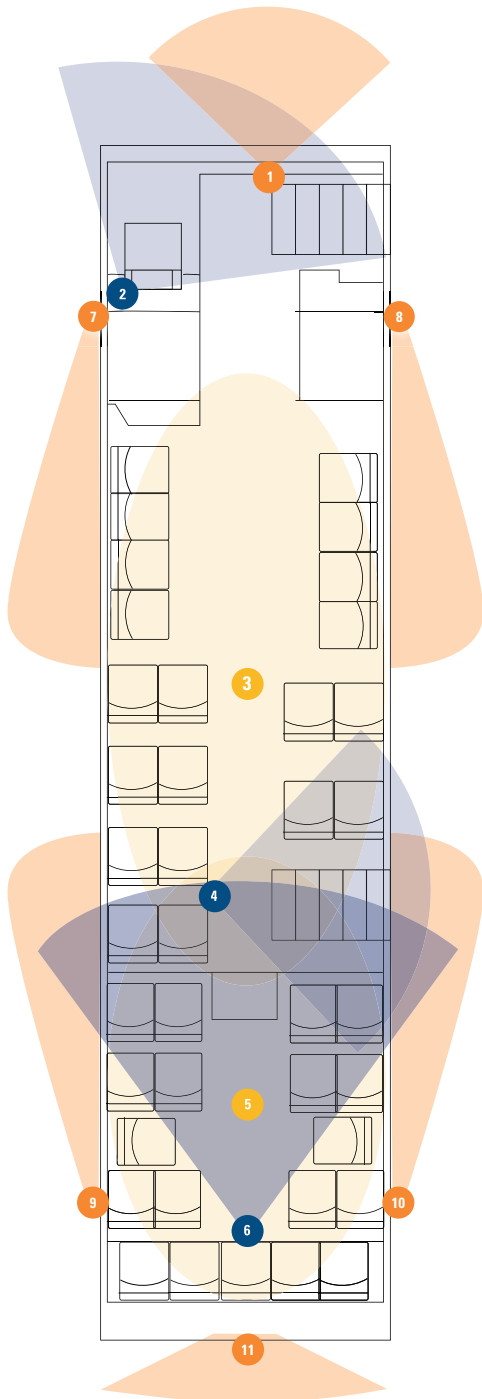

360° Fisheye IP Camera

Playback Reference Guide

1
C3Q9PD03AF-BK 2.8mm,
104° HFOV
Image shown: Forward-Facing
(Windshield)