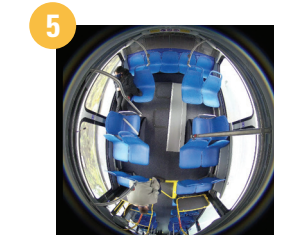

4
C3Q9PD03A 2.8mm, 104° HFOV
Image shown: Rear Doors

5
C12F2PD02A 2.1mm
Image shown: Rear 360°