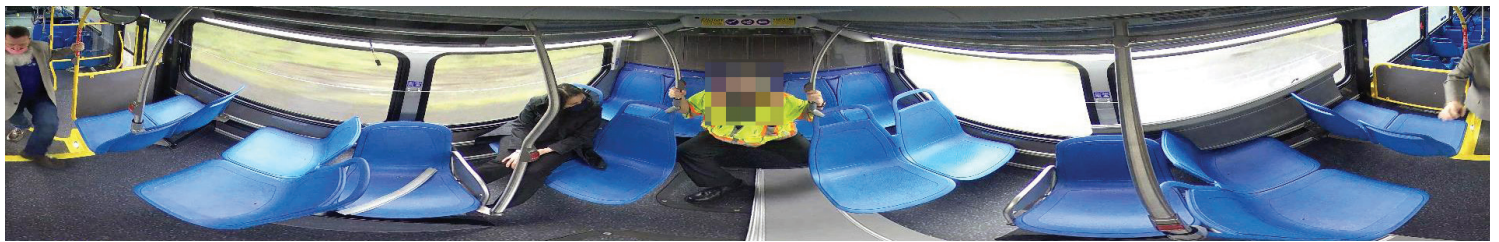

360° Fisheye IP Camera

Playback Reference Guide

The Safe Fleet high definition interior 360° fisheye IP camera is an ideal camera complement for video surveillance systems with dedicated fixed view cameras.

Providing HD quality, wide field-of-view images for interior vehicle applications, this camera allows you to choose the view format best suited for your needs.

Panorama View from Rear 360 Placement (Ceiling)

Choose the views that work best for your needs

Review panoramic or PTZ dewarped footage by selecting the camera view of choice in the Safe Fleet video playback software, Evidence Manager.

Using PTZ (Pan, Tilt, Zoom) mode, you can select up to three different dewarped views which are displayed in separate quadrants during playback.

PTZ (Pan Tilt Zoom) View from Rear 360° Placement (Ceiling).
Easily redact footage as necessary with Safe Fleet Evidence Manager.

1.877.630.7366
safefleet.net

SAFE  FLEET
Driving Safety Forward™

360° Fisheye IP Camera