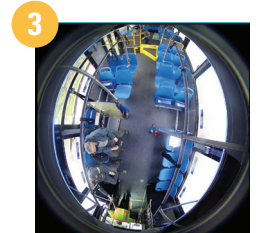

3
C12F2PD02A 2.1mm
Image shown: Front 360°