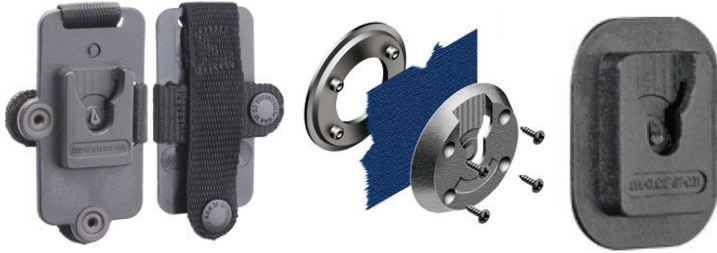

FOCUS® X2™

Mounts and Accessories

FOCUS X2 Single Office Dock

Rapidly charge the body camera. Transfer video to storage. Download software/firmware updates. Charging status is indicated with the built-in LED.

MOLLE Vest Mount

'Screw-to-Fit' Mount

Sew-On Mount

New Low-Profile Magnetic Mount

Belt Mount (Multiple Sizes)

FOCUS In-Car Docks

Auto-remote trigger the body camera upon actionable events.

FOCUS X2 Clip Cam

FOCUS X2 Clip Cam is a light-weight video capture solution with two record buttons and a mute button. Flexible mounting options for the chest, collar, or shoulder.

Below Belt Mount (Multiple Lengths)

Leather Belt Clip

Epaulet Mount

FOCUS X2 Mounts

Safe Fleet offers a wide range of mounting options to make sure your FOCUS X2 is securely fastened, regardless of your uniform type. Additional options are available.

FOCUS X2 8-Bay Dock