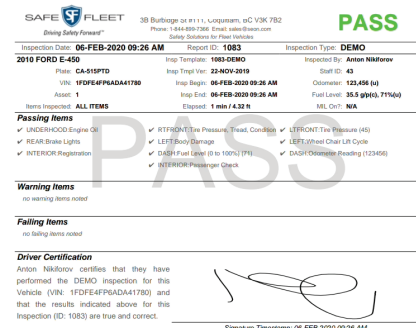

- DEMO
- MAINTENANCE
- POST TRIP
- PRE TRIP

1200-Safe-Fleet-Vehicle-Inspection-BR-WR-061421

Copyright ©2021 Safe Fleet and its subsidiaries. All rights reserved. No part of this publication may be reproduced by any means without written permission from Safe Fleet. The information in this publication is believed to be accurate. However, Safe Fleet does not make any representation or warranty to that effect and does not assume responsibility for any consequences resulting from use of such information. Revisions or new editions of the publication may be issued (or not issued) in our discretion to incorporate such changes.