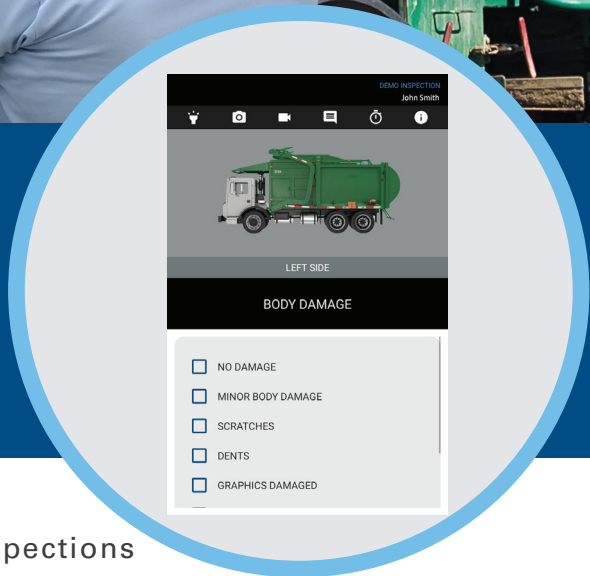

Driver Vehicle Inspection Tool

Safe Fleet Vehicle Inspection™

Manage inspections, maintenance, vehicle location, driver management and automated paper forms

- Eliminate Paper Inspection Forms
- Supports any Required Inspection Type
- Interfaces with Legacy Systems

Automate inspections for enhanced maintenance and operational efficiency.

System Flexibility

Supports any required inspection type (pre/post-trip, driver swap, maintenance, facilities, other customer assets that require periodic inspection).

Hardware Agnostic

Designed for real-world use and compatible for use on the Safe Fleet Mobile Data Terminal (MDT), Android Tablet, or Android Smartphone.

Inspection Assurance

No need to track items using RFID Tags. Safe Fleet Vehicle Inspection uses GPS to track the vehicle operator walking around the vehicle and records the time when each item is inspected.