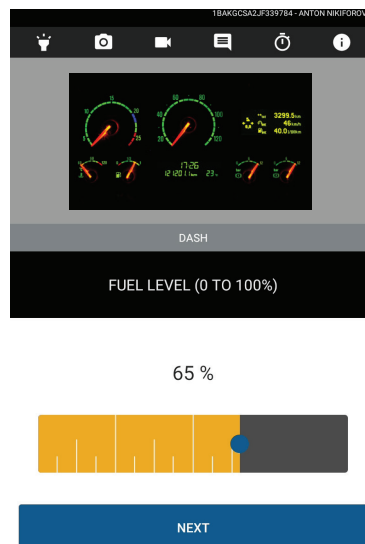

1200-Safe-Fleet-Vehicle-Inspection-BR-WR-061421

Copyright ©2021 Safe Fleet and its subsidiaries. All rights reserved. No part of this publication may be reproduced by any means without written permission from Safe Fleet. The information in this publication is believed to be accurate. However, Safe Fleet does not make any representation or warranty to that effect and does not assume responsibility for any consequences resulting from use of such information. Revisions or new editions of the publication may be issued (or not issued) in our discretion to incorporate such changes.

1.888.514.7443
safefleet.net