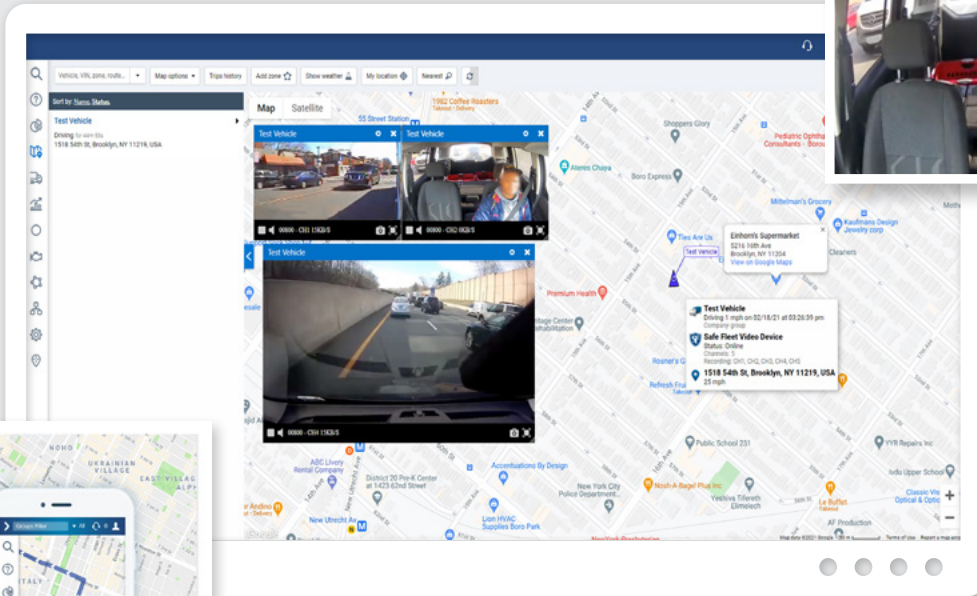

### Wide Viewing Angle and Picture Resolution

Eliminate blind spots and capture evidence footage

### Quality Video Feed

Essential to video feed for remote viewing, tracking and footage download

SAFE  FLEET

*Driving Safety Forward™*

# Capture Clear Evidence

Access Front, Side, Back and Indoor Cameras integrated with Mobile DVRs

View and Record IP Dome Camera view of the cabin and cargo area

View Video synchronized with GPS location for complete event overview

### SIDE

- Analog HD and Full HD Cameras
- Driver / Passenger's side options
- 120° Viewing Angle
- 720p and 1080p resolution
- Waterproof - IP68