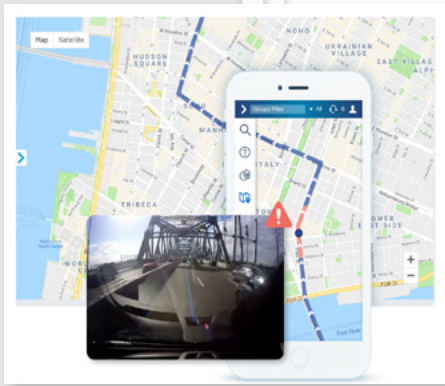

### Quality Video Feed

Essential to video feed for remote viewing, tracking and footage download

SAFE  FLEET

*Driving Safety Forward™*

# Capture Clear Evidence

Access Front, Side, Back and Indoor Cameras integrated with Mobile DVRs

View and Record IP Dome Camera view of the cabin and cargo area

View Video synchronized with GPS location for complete event overview