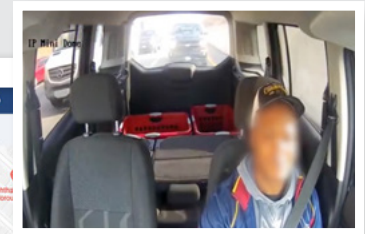

### Quality Video Feed

Essential to video feed for remote viewing, tracking and footage download

SAFE  FLEET

*Driving Safety Forward™*

# Capture Clear Evidence

Access Front, Side, Back and Indoor Cameras integrated with Mobile DVRs

View and Record IP Dome Camera view of the cabin and cargo area

View Video synchronized with GPS location for complete event overview